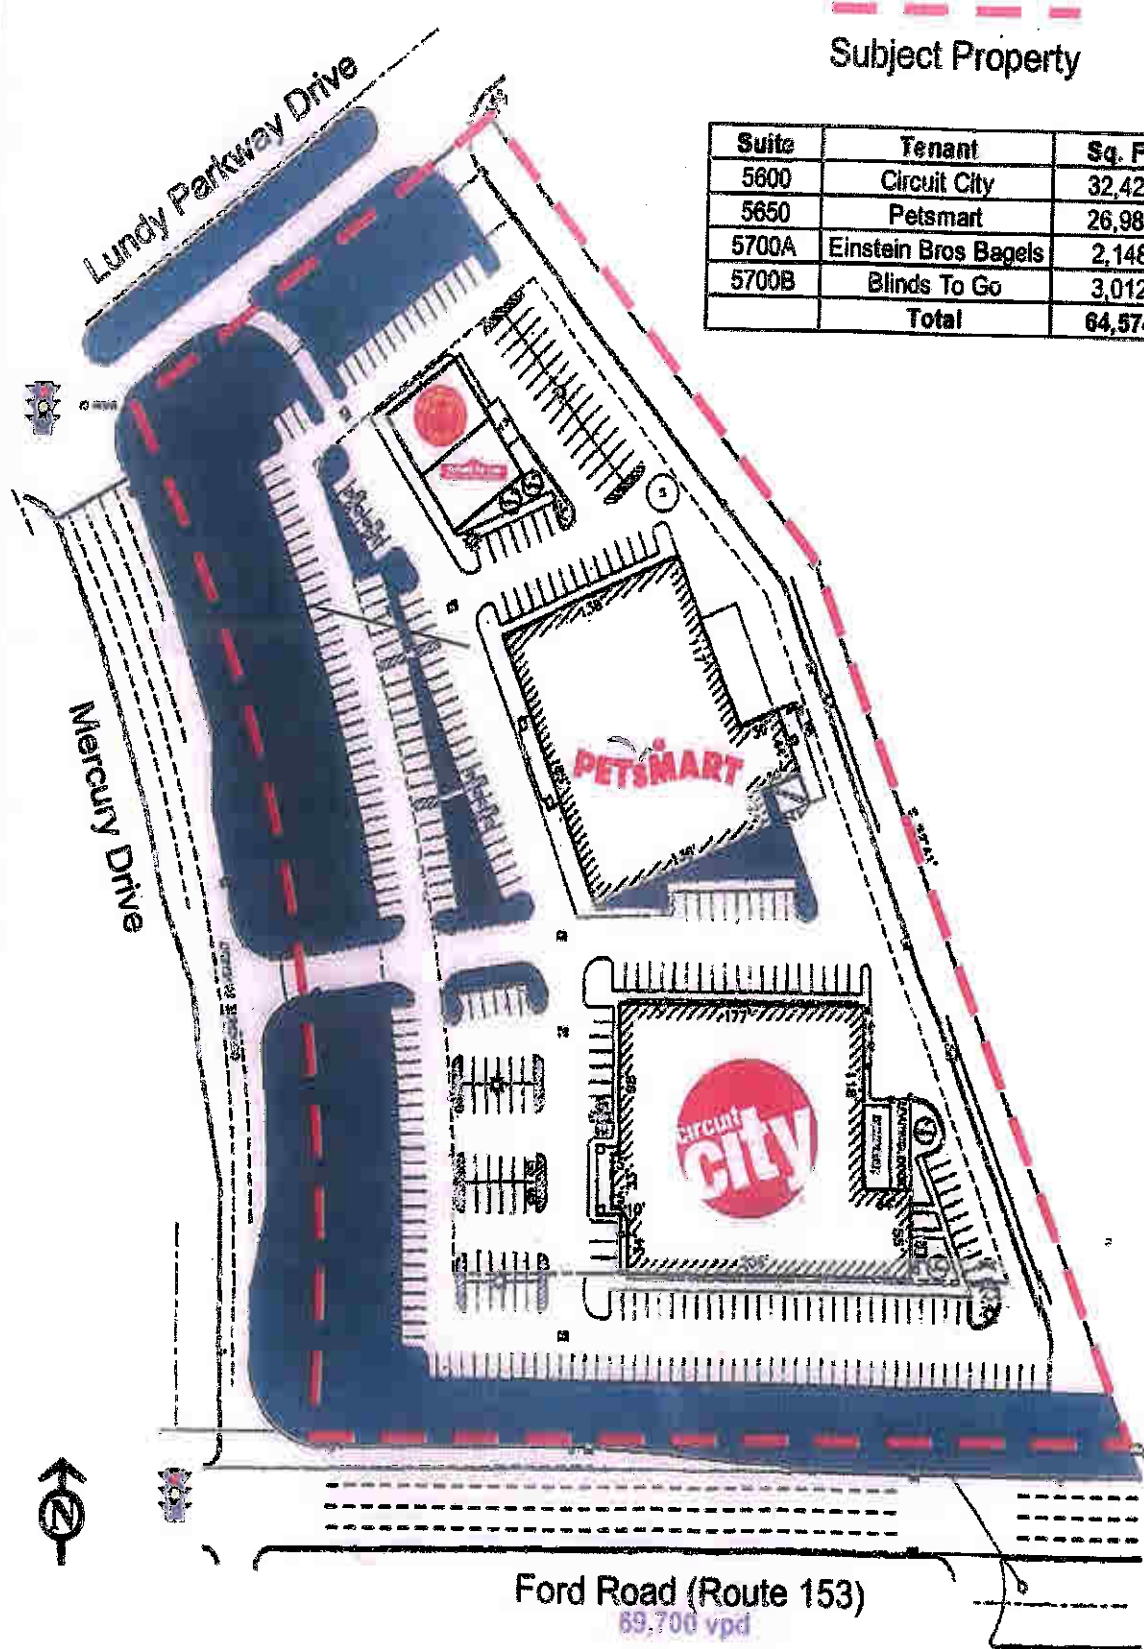

MERCURY PLAZA - DEARBORN

SITE PLAN

Subject Property

Suite	Tenant	Sq. Ft.
5600	Circuit City	32,426
5650	Petsmart	26,988
5700A	Einstein Bros Bagels	2,148
5700B	Blinds To Go	3,012
	Total	64,574