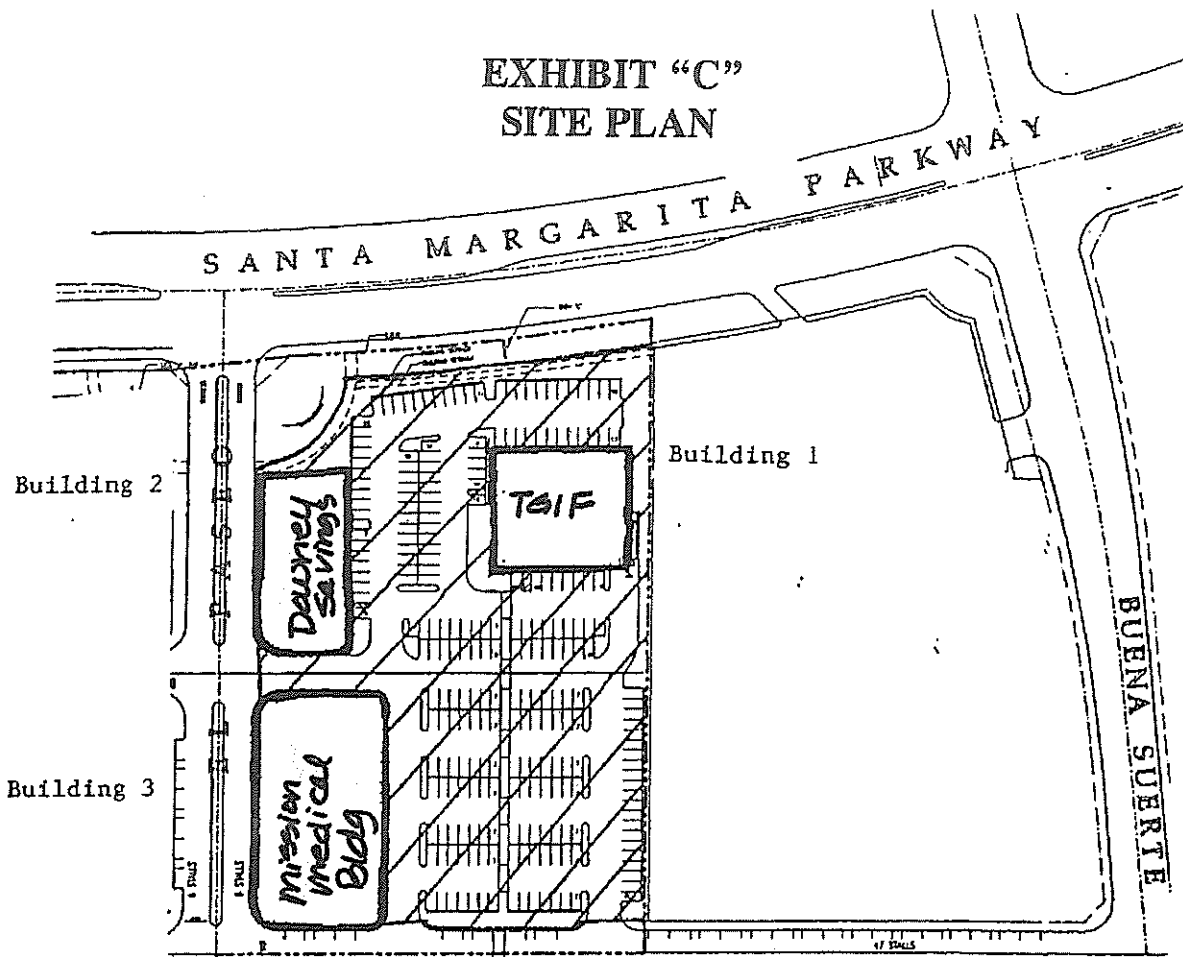

# EXHIBIT "C" SITE PLAN

22032 El Paseo, Rancho Santa Margarita

Legend

-  Building Limit Line
-  Common Area

Summary

Maximum Building Height

Building 1	40 Ft.
Building 2	40 Ft.
Building 3	40 Ft.